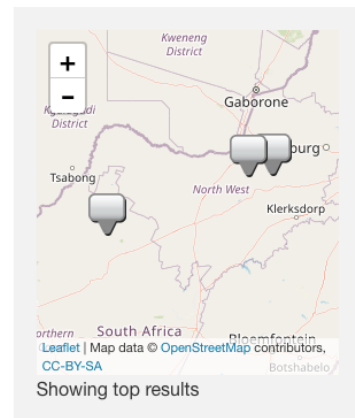

[View All](#)

Recent Activity

July 01

[Letswalo M Community Manager @Matholeng High School](#) posted the photos: [IMG-20210622-WA0011](#), [IMG-20210622-WA0013](#), [IMG-20210622-WA0012](#), [IMG-](#)

2. Search for your school on the 'search bar' on the right side of your screen. Ensure correct spelling but if you don't find your school listing immediately, please try a few options, as the Department of Education's list may not be exactly as per the name you use.

Places of learning

- [A.g Malebe Intermediate School](#)
Itsoseng North West
- [Manana Intermediate School](#)
Lichtenburg North West
- [Louisvale Intermediate School](#)
Upington Northern Cape
- [Lehikeng Intermediate School](#)
Kuruman Northern Cape
- [Mablomong Intermediate School](#)
Johannesburg Gauteng
- [Mazista Intermediate School](#)
Swartruggens North West