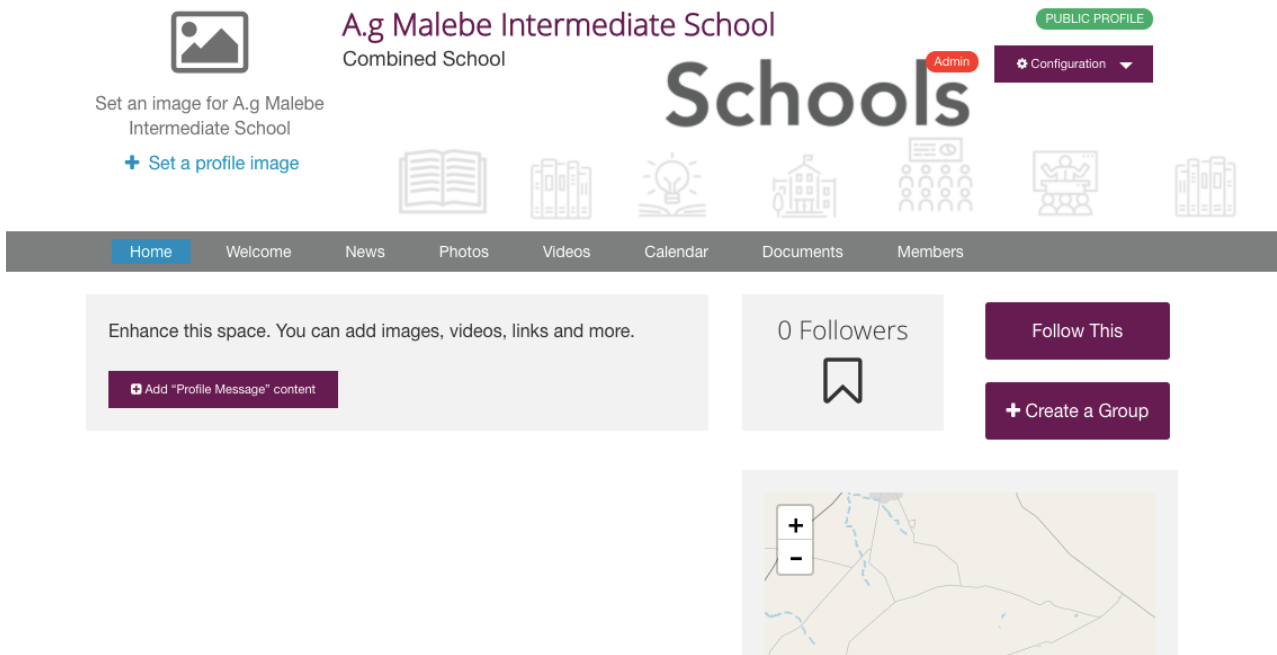

[View All](#)

Recent Activity

July 01

[Letswalo M Community Manager @Matholeng High School](#) posted the photos: [IMG-20210622-WA0011](#), [IMG-20210622-WA0013](#), [IMG-20210622-WA0012](#), [IMG-](#)

2. Search for your school on the 'search bar' on the right side of your screen. Ensure correct spelling but if you don't find your school listing immediately, please try a few options, as the Department of Education's list may not be exactly as per the name you use.

All Categories (26841) [Places of learning \(26196\)](#) [Educators \(4\)](#) [Deals \(2\)](#) [Organisations \(84\)](#) [People \(7\)](#) [Groups \(535\)](#) [Ideas \(4\)](#) [Events \(9\)](#)

SORT BY: [Best Match](#) [Highest Rated](#) [Most Reviewed](#) [Newest](#)

3. The system will give you options, click on your school name.

4. Your school profile will have a landing page like the one on the picture above.

5. So you've found your school profile and you're the principal of the school. It's important that you become the 'owner' of your school profile.